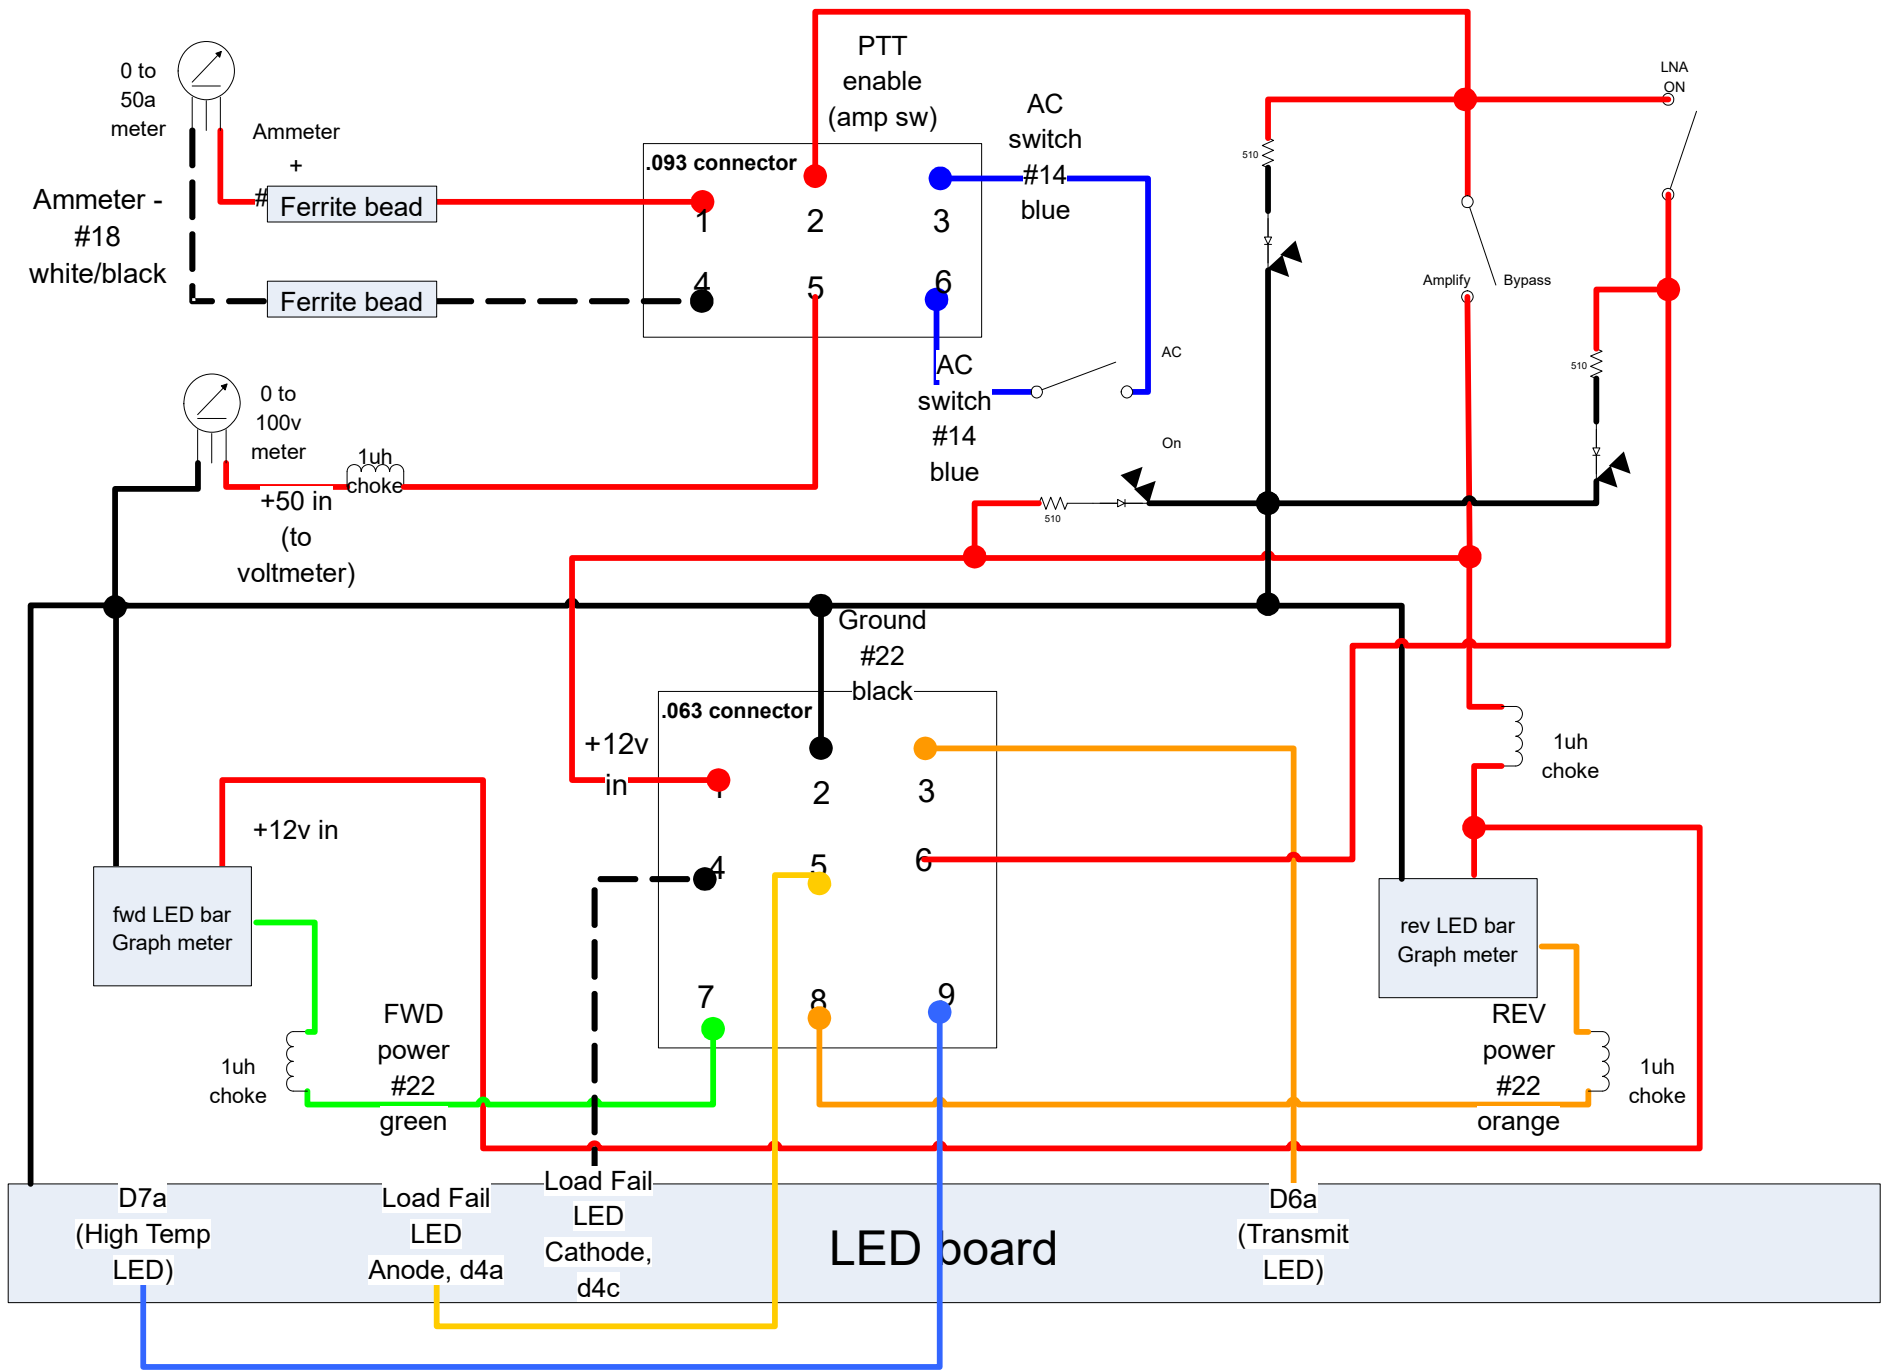

750w 33cm LDMOS amplifier

Main Power connector