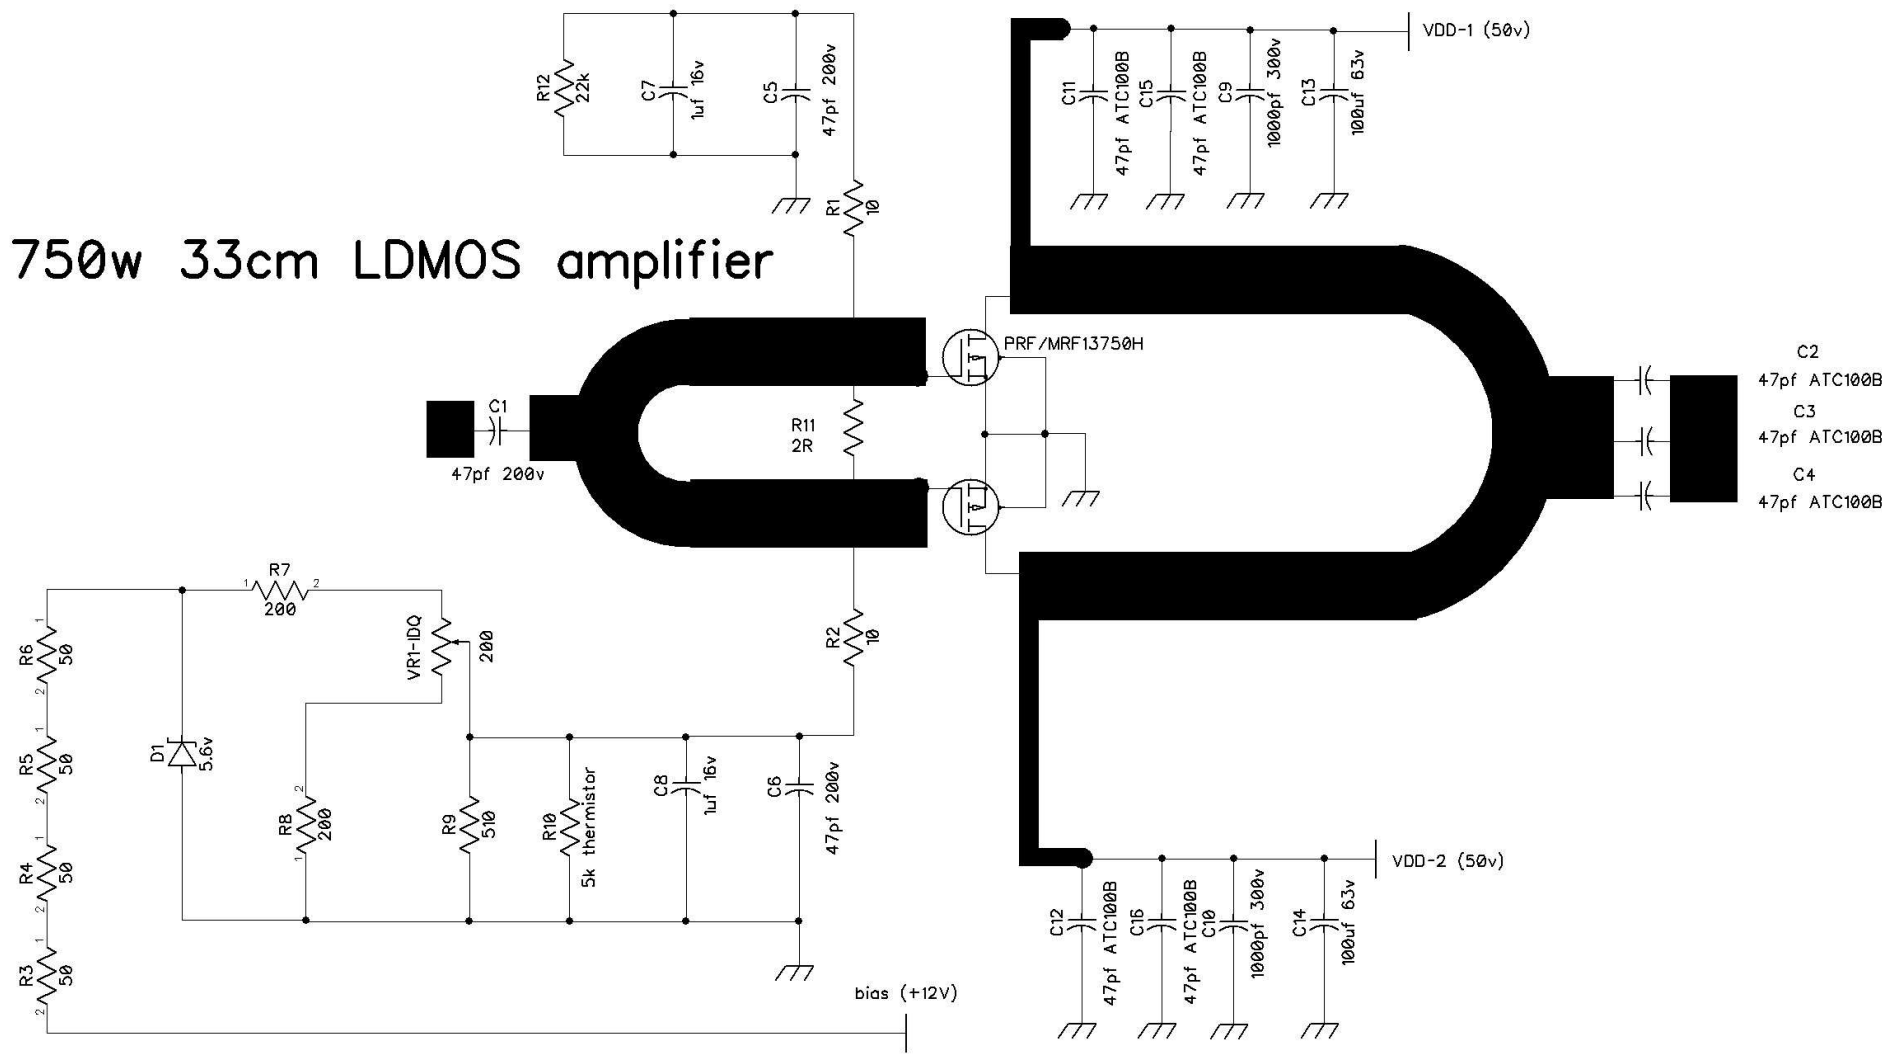

750w 33cm LDMOS amplifier

Main Power connector